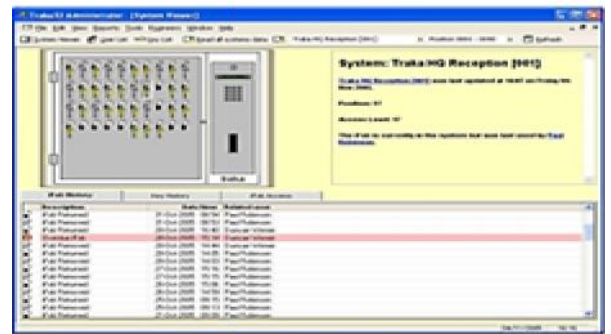

Key Management Solutions

Who said there's no silver bullet?

If you've been searching for a way to protect your organisation's assets and resources, Traka's intelligent access management systems could prove to be that elusive silver bullet - by turning your conventional key into a 'clever key'

Traka enables you to control, monitor and record the use of almost any physical asset, including: premises, facilities, secure areas, equipment, machinery and vehicles.

Traka provides intelligent key management and equipment management access control to better protect your important assets - resulting in improved efficiency, reduced downtime, less damage, fewer losses, lower operating costs and significantly less administration.

- Designed and manufactured by Traka.
- Carefully installed by Astbury.
- About ten words for each feature or benefit per bullet.
- Enables you to control, monitor and record the use of almost any physical asset.
- Improve efficiency, reduce downtime, lower operating costs and significantly less administration.

astbury

Signal Distribution
Electronic Security
Accessibility

service@astbury.co.uk
0161 330 5700

Astbury, Unit 6, Charlestown Industrial Estate,
Ashton-under-Lyne, Lancashire, OL6 8NS
Registered in England & Wales: 980805

astbury.co.uk